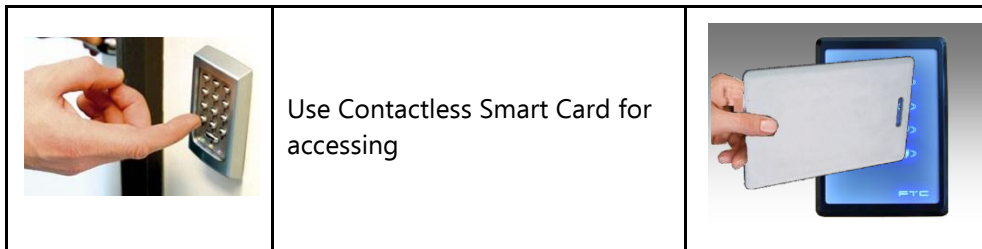

3. Replace Biometric Reader with Face Recognition Reader (FTC-10025)